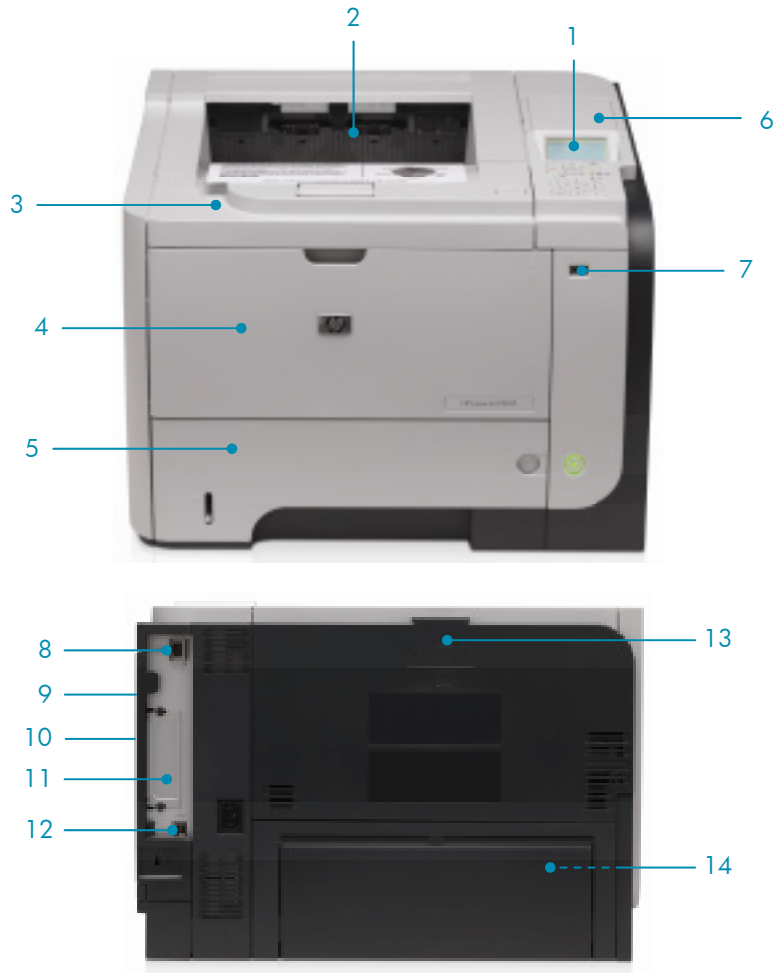

Flexibility to expand

Extend your printer's capabilities to meet your business needs with an open EIO slot and two internal accessory ports. Plus, add up to 512 MB memory.

Improve productivity with a maximum input capacity of up to 1,600 sheets. Easily print on different types and sizes of media—including labels, envelopes, transparencies, and card stock—with adjustable paper trays. The printer supports letter and legal sizes from all trays. Choose the optional 500-sheet paper tray for added flexibility.³

³ Not included, please purchase separately.

HP LaserJet Enterprise P3015dn

HP LaserJet Enterprise P3015dn Printer shown

- 1 Intuitive control panel with four-line LCD display, 10-number key pad, and **Show-Me-How** menu
- 2 250-sheet top output bin
- 3 One-door access to the easy-to-install print cartridge
- 4 100-sheet multipurpose tray handles a variety of special papers
- 5 One 500-sheet input trays for a 600-sheet total input capacity
- 6 Hardware integration pocket for connecting optional HP and partner solutions
- 7 Host USB 2.0 port for walk-up USB printing
- 8 HP Jetdirect 10/100/1000 Ethernet embedded print server
- 9 128 MB memory expandable to 640 MB, and a 540 MHz processor
- 10 Two internal accessory ports for connecting HP or partner solutions
- 11 One open EIO slot
- 12 Hi-Speed USB 2.0 port for direct connection to printer
- 13 100-sheet straight-through path supports special papers
- 14 Built-in automatic two-sided printing